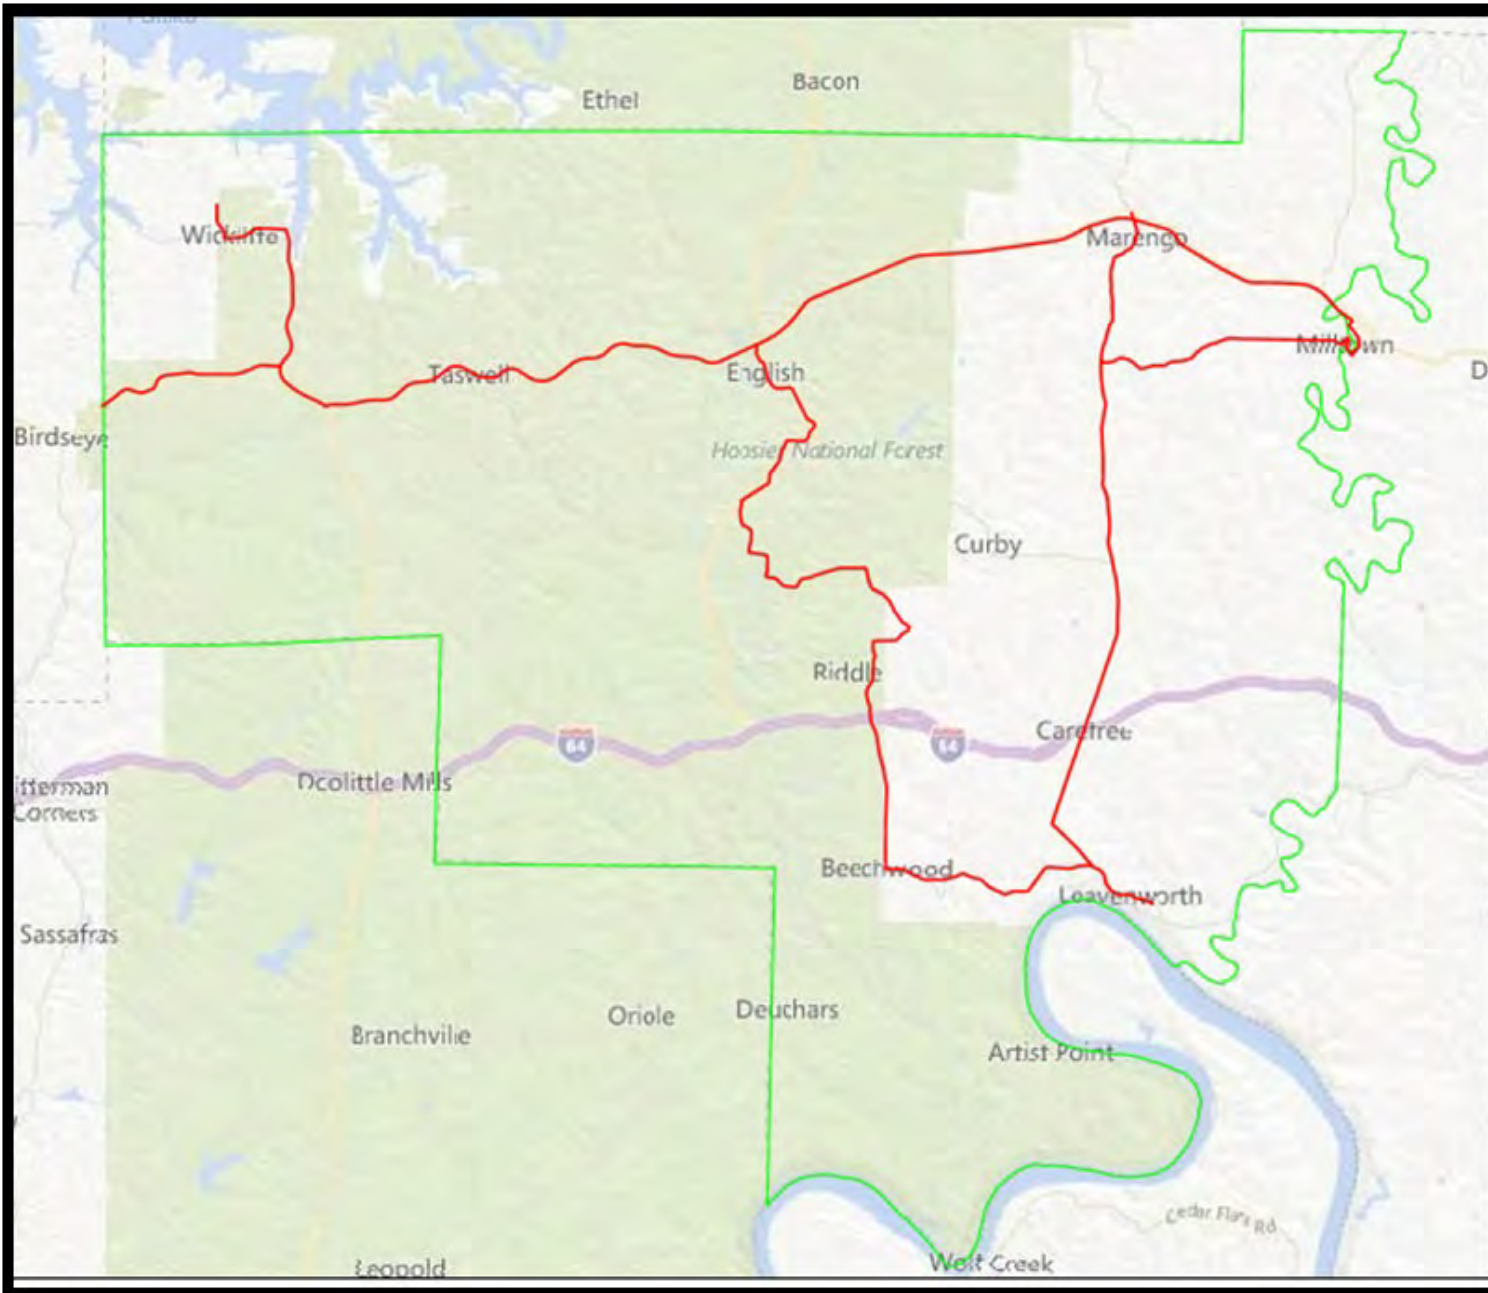

Crawford County Fiber Expansion Project

Zach Stephens
External Development Manager

CRAWFORD
COUNTY, INDIANA
ECONOMIC DEVELOPMENT

MAINSTREAM

 **NextLevel**
INDIANA

The Next Level Connections project will connect roughly 1,041 unserved households, 128 businesses and 25 anchor institutions in Crawford County.

Total number of locations that will have immediate access:

- 2,592 homes
- 457 Businesses
- 25 Anchor Institutions

Over 79 miles of new fiber infrastructure to be deployed both aerially and buried within 2 years.