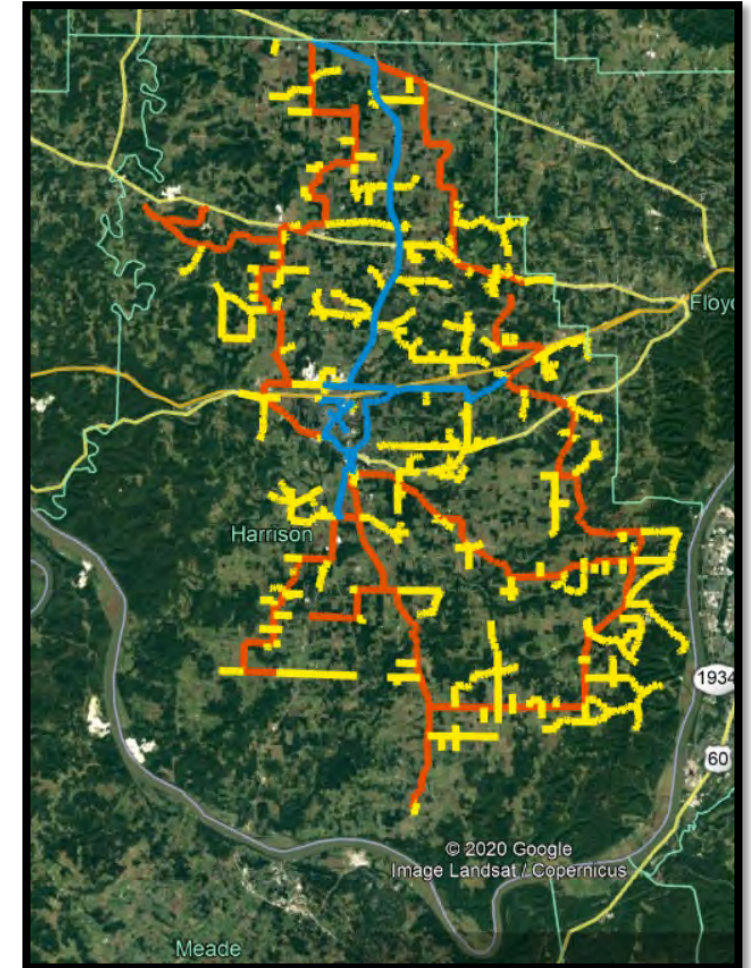

Crawford County Fiber Expansion Project

Zach Stephens
External Development Manager

CRAWFORD
COUNTY, INDIANA
ECONOMIC DEVELOPMENT

MAINSTREAM

 **NextLevel**
INDIANA

The Next Level Connections project will connect roughly 1,041 unserved households, 128 businesses and 25 anchor institutions in Crawford County.

Total number of locations that will have immediate access:

- 2,592 homes
- 457 Businesses
- 25 Anchor Institutions

Over 79 miles of new fiber infrastructure to be deployed both aerially and buried within 2 years.

Harrison County: Expansion Example

Residential 
Unleashed & Unlimited

1 Gbps download*
1 Gbps upload
*Best effort. Contact to learn more.
 Required for Mainstream TV service

\$69⁹⁵
 MONTHLY

The ultimate fiber experience
 Designed for those who want to be on the forefront of fiber optic technology.