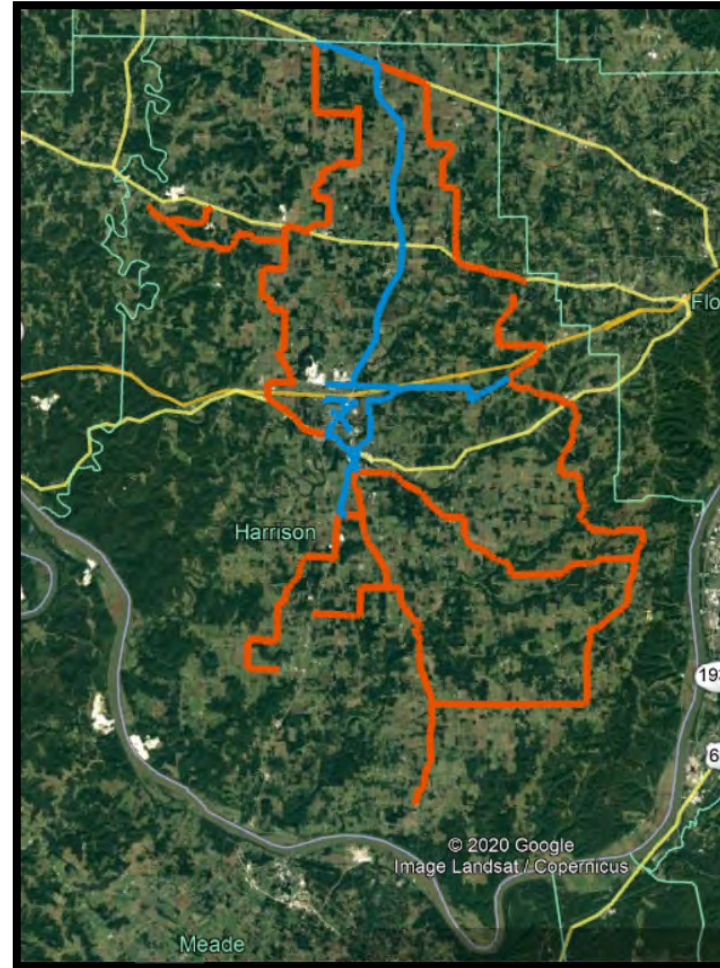

Crawford County Fiber Expansion Project

Zach Stephens
External Development Manager

CRAWFORD
COUNTY, INDIANA
ECONOMIC DEVELOPMENT

MAINSTREAM

 **NextLevel**
INDIANA

The Next Level Connections project will connect roughly 1,041 unserved households, 128 businesses and 25 anchor institutions in Crawford County.

Total number of locations that will have immediate access:

- 2,592 homes
- 457 Businesses
- 25 Anchor Institutions

Over 79 miles of new fiber infrastructure to be deployed both aerially and buried within 2 years.

Harrison County: Expansion Example

Residential 
Unleashed & Unlimited

1 Gbps download*
1 Gbps upload
*Best effort. Contact to learn more.
 Required for Mainstream TV service

\$69⁹⁵
 MONTHLY

The ultimate fiber experience
 Designed for those who want to be on the forefront of fiber optic technology.

MAINSTREAM **Voice** 

MAINSTREAM **Business** 

MAINSTREAM **Dedicated** 

MAINSTREAM **Security** 

MAINSTREAM **Transport Fiber** 

For Any Questions that apply to the Crawford County Fiber Expansion Project