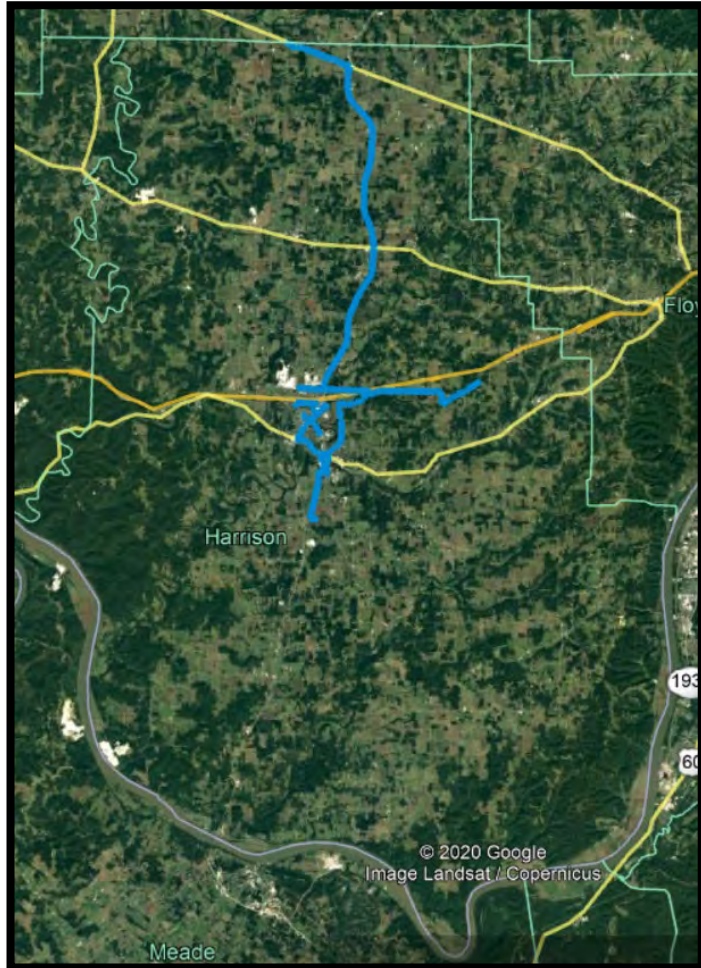

Crawford County Fiber Expansion Project

Zach Stephens
External Development Manager

CRAWFORD
COUNTY, INDIANA
ECONOMIC DEVELOPMENT

MAINSTREAM

 **NextLevel**
INDIANA

The Next Level Connections project will connect roughly 1,041 unserved households, 128 businesses and 25 anchor institutions in Crawford County.

Total number of locations that will have immediate access:

- 2,592 homes
- 457 Businesses
- 25 Anchor Institutions

Over 79 miles of new fiber infrastructure to be deployed both aerially and buried within 2 years.

Harrison County: Expansion Example

Residential 
Unleashed & Unlimited

1 Gbps download*
1 Gbps upload
*Best effort. Contact to learn more.
 Required for Mainstream TV service

\$69⁹⁵
 MONTHLY

The ultimate fiber experience
 Designed for those who want to be on the forefront of fiber optic technology.